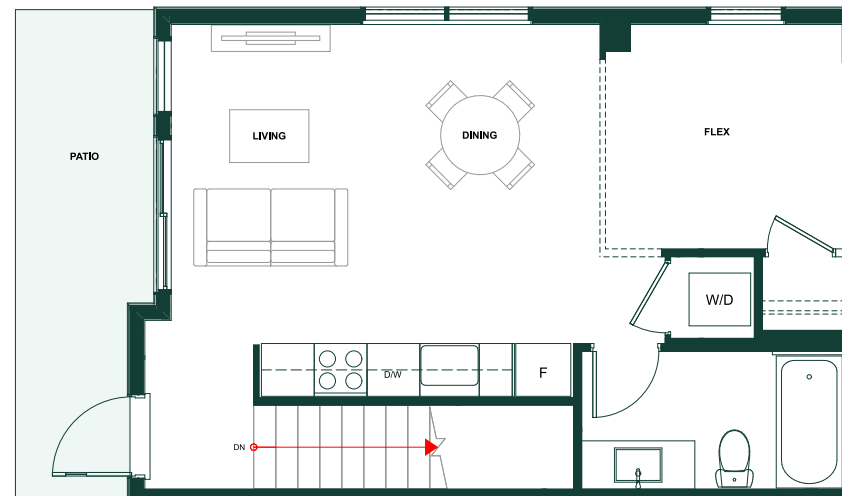

# UNIT TH-2

## 2 Bedroom Plus Flex Room 3 Bathroom (Option for Lock Off Suite)

Interior 1,179 sq ft  
Patio 120 sq ft  
Total 1,299 sq ft

Lower Floor

Upper Floor

The developer reserves the right to modify or make substitutes to the building design, specifications, floor plans. All plans, materials, specifications, details, and dimensions are approximate and subject to change without notice. Sizes are based on architectural measurements and actual usable floor space may vary from stated floor areas. Renders, views, and layouts are for illustration purposes only.