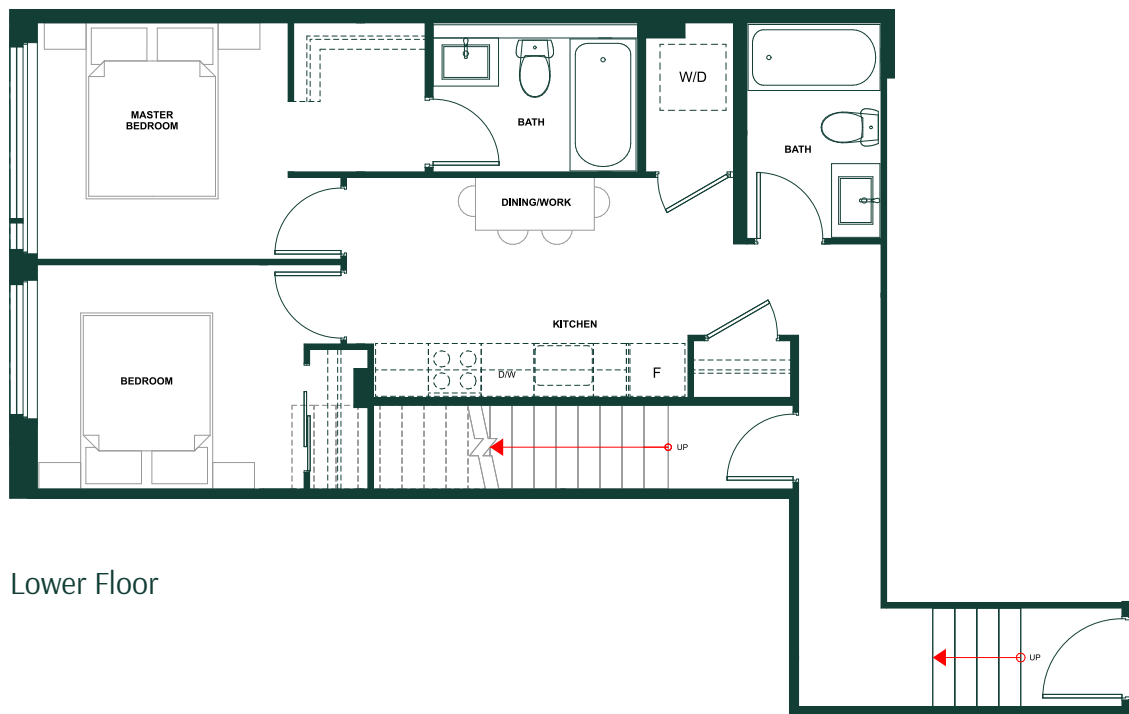

# UNIT TH-2

## 2 Bedroom Plus Flex Room 3 Bathroom (Option for Lock Off Suite)

Interior 1,179 sq ft  
Patio 120 sq ft  
Total 1,299 sq ft

Lower Floor

Upper Floor

The developer reserves the right to modify or make substitutes to the building design, specifications, floor plans. All plans, materials, specifications, details, and dimensions are approximate and subject to change without notice. Sizes are based on architectural measurements and actual usable floor space may vary from stated floor areas. Renders, views, and layouts are for illustration purposes only.