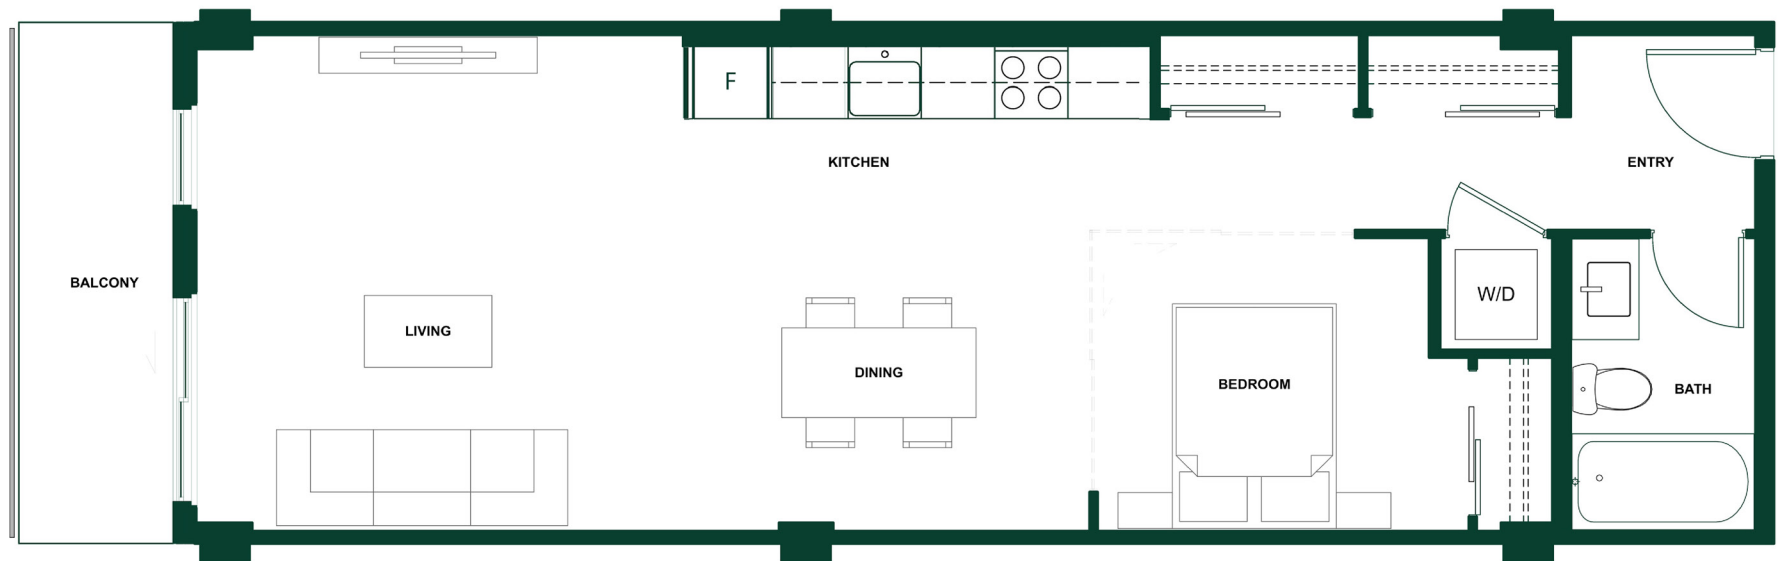

UNIT A4.6

1 Bedroom
1 Bathroom

Interior 637 sq ft
Balcony 64 sq ft
Total 701 sq ft

The developer reserves the right to modify or make substitutes to the building design, specifications, floor plans. All plans, materials, specifications, details, and dimensions are approximate and subject to change without notice. Sizes are based on architectural measurements and actual usable floor space may vary from stated floor areas. Renders, views, and layouts are for illustration purposes only. Reverse layouts occur. Refer to architectural plans.