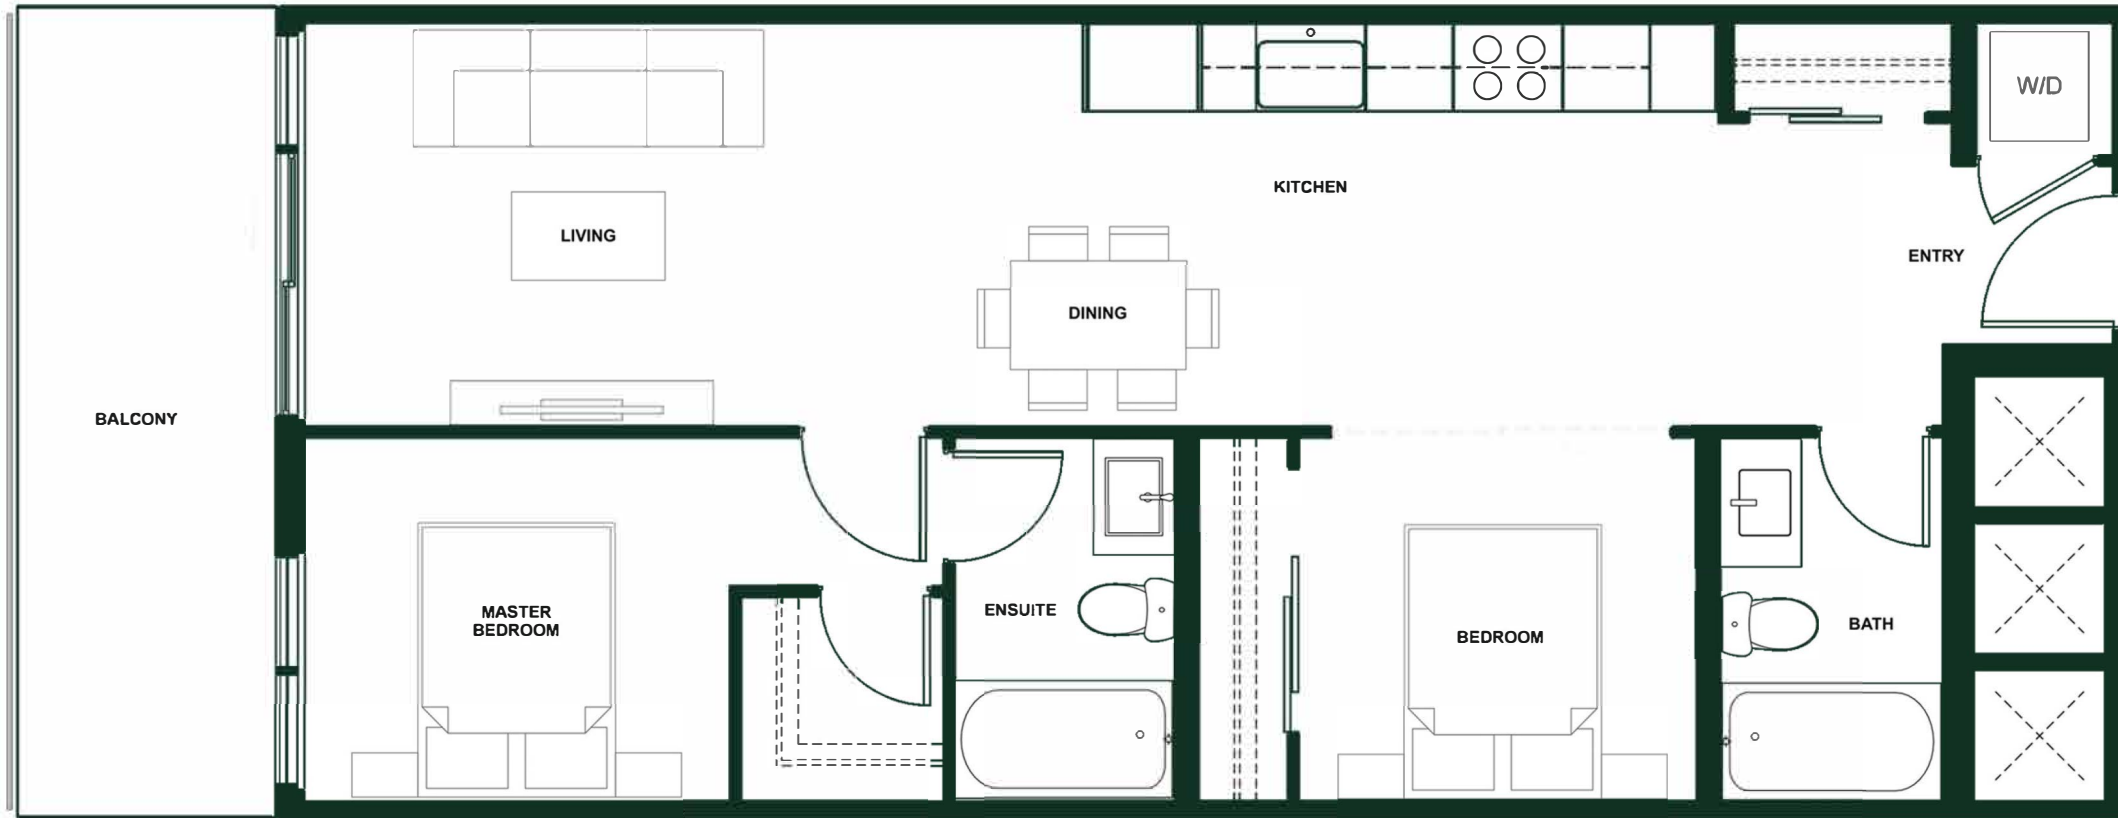

UNIT B1

2 Bedroom
2 Bathroom

Interior 742 sq ft
Balcony 106 sq ft
Total 848 sq ft

The developer reserves the right to modify or make substitutes to the building design, specifications, floor plans. All plans, materials, specifications, details, and dimensions are approximate and subject to change without notice. Actual usable floor space may vary from stated floor areas. Renders, views, and layouts are for illustration purposes only.