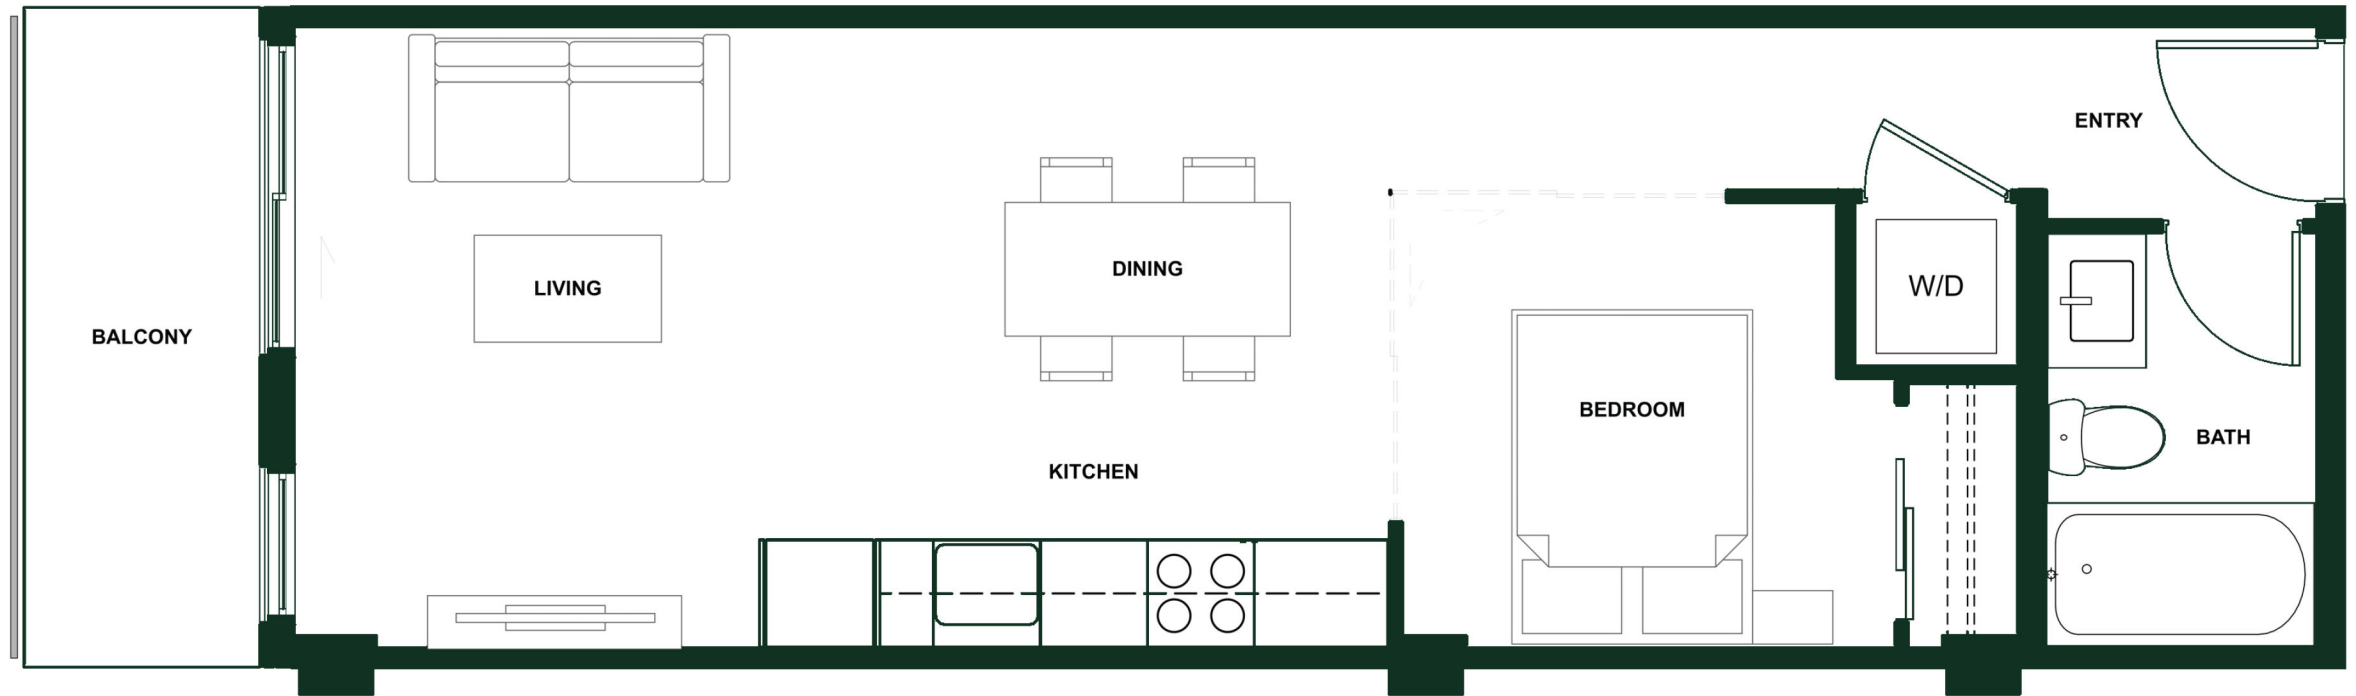

UNIT A1

Jr 1 Bedroom
1 Bathroom

Interior 480 sq ft
Balcony 62 sq ft
Total 542 sq ft

The developer reserves the right to modify or make substitutes to the building design, specifications, floor plans. All plans, materials, specifications, details, and dimensions are approximate and subject to change without notice. Actual usable floor space may vary from stated floor areas. Renders, views, and layouts are for illustration purposes only.